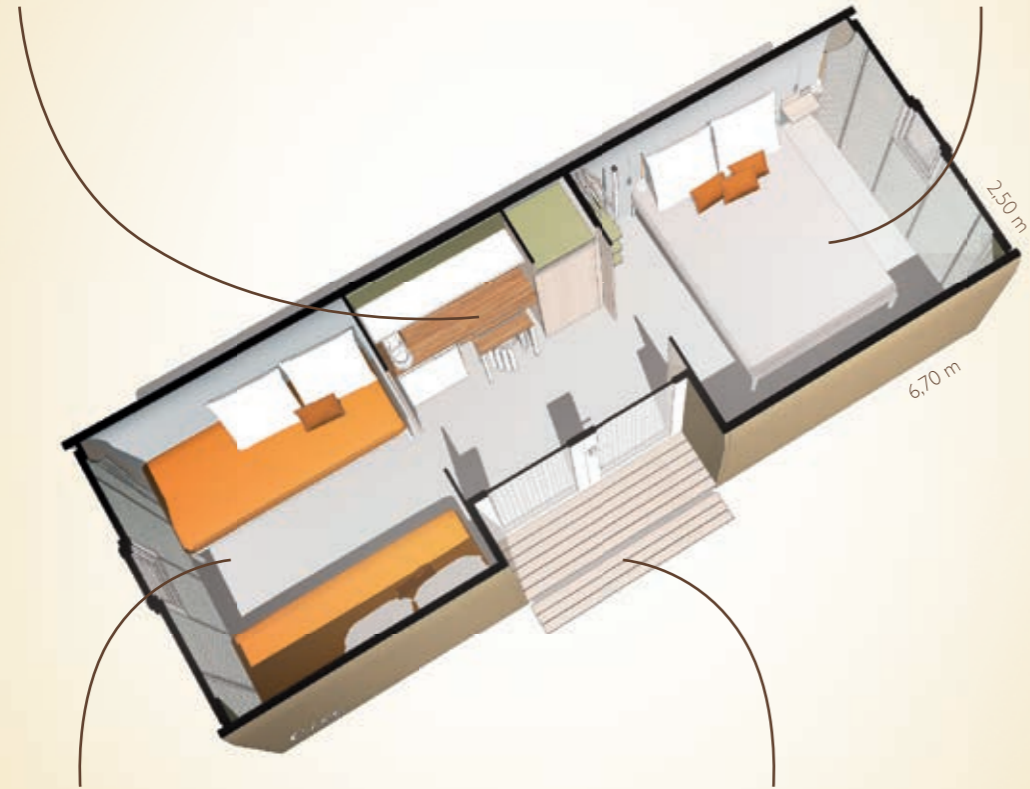

LIVING AREA

- Tabletop fridge
- Foldaway table with 4 stools
- Closed cupboard with 3 shelves
- Double-door with lock

BEDROOM 1

- 1 bedside table
- 4 blackout curtains
- 1 double bed (140 cm x 190 cm)
- Storage space with 3 shelves and hanging rail

LIVING ROOM / BEDROOM 2

- 2 benches convertible into 2 single beds
- 2 storage bins with wheels which slide under the bed
- 4 blackout curtains
- 2 storage pouches
- 4 cushions

PORCH

- 3 m x 1.50 m detachable canopy for wintering
- 1 step connected to the central module

Coco Sweet® 2 BEDROOMS

Galvanised steel body, reinforced with wooden joists. Wooden frame with natural ventilation. Polycarbonate gable(s). 100% glass wool insulation (50 mm and 100 mm). Smoke detector. Fuse box with central circuit breaker. Tear-resistant polyester tarpaulin. Main passage lino. 35 kg/m³ HR foam mattress. Blackout curtains.

ALL NEW!

1 BEDROOM

Coco
Sweet®

MORE COMPACT – MORE AFFORDABLE

PRESENTING COCO FOR TWO

PORCH

- Overhead cover
- Wooden block

ENTRANCE